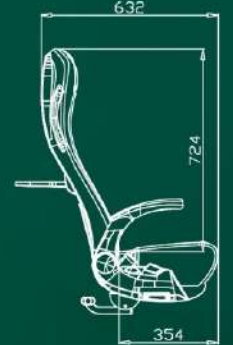

- Luxurious Style, Ergonomic and Comfortable Design
- Compliant with ECE R118 / FMVSS302 Fire Test Specifications
- Compliant with EU ECE R80 Strength Test Specifications
- Adjustable Backrest and Footrest
- Various Accessories are Available

可調式腳靠
Adjustable Footrest