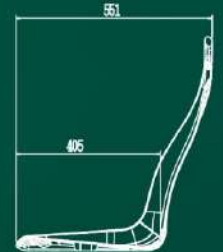

可調式扶手
Adjustable Armrest

座椅傾角可調
Adjustable Seat Reclining

座椅彈性可調
Adjustable Seat Hardness

座椅前後可調
Adjustable Seat Position

親子椅

- ⊙ 一體式外殼設計
- ⊙ 親子座椅
- ⊙ 更加舒適乘坐
- ⊙ 人體工學設計
- ⊙ 符合NFPA 130 防火煙毒規範

- ◆ Integrated Mono-Housing Design
- ◆ Parent-Child Seat
- ◆ More Comfortable Seating
- ◆ Ergonomic Design
- ◆ Compliant with NFPA 130 Fire and Smoke Specifications