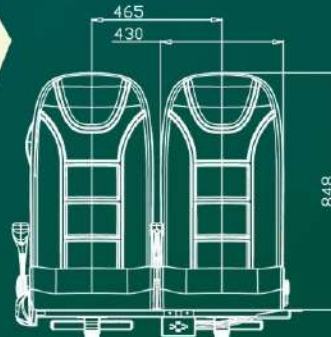

- Luxurious Style, Ergonomic and Comfortable Design
- Compliant with ECE R118 / FMVSS302 Fire Test Specifications
- Compliant with EU ECE R80 Strength Test Specifications
- Adjustable Backrest and Footrest
- Various Accessories are Available

可調式腳靠
Adjustable Footrest