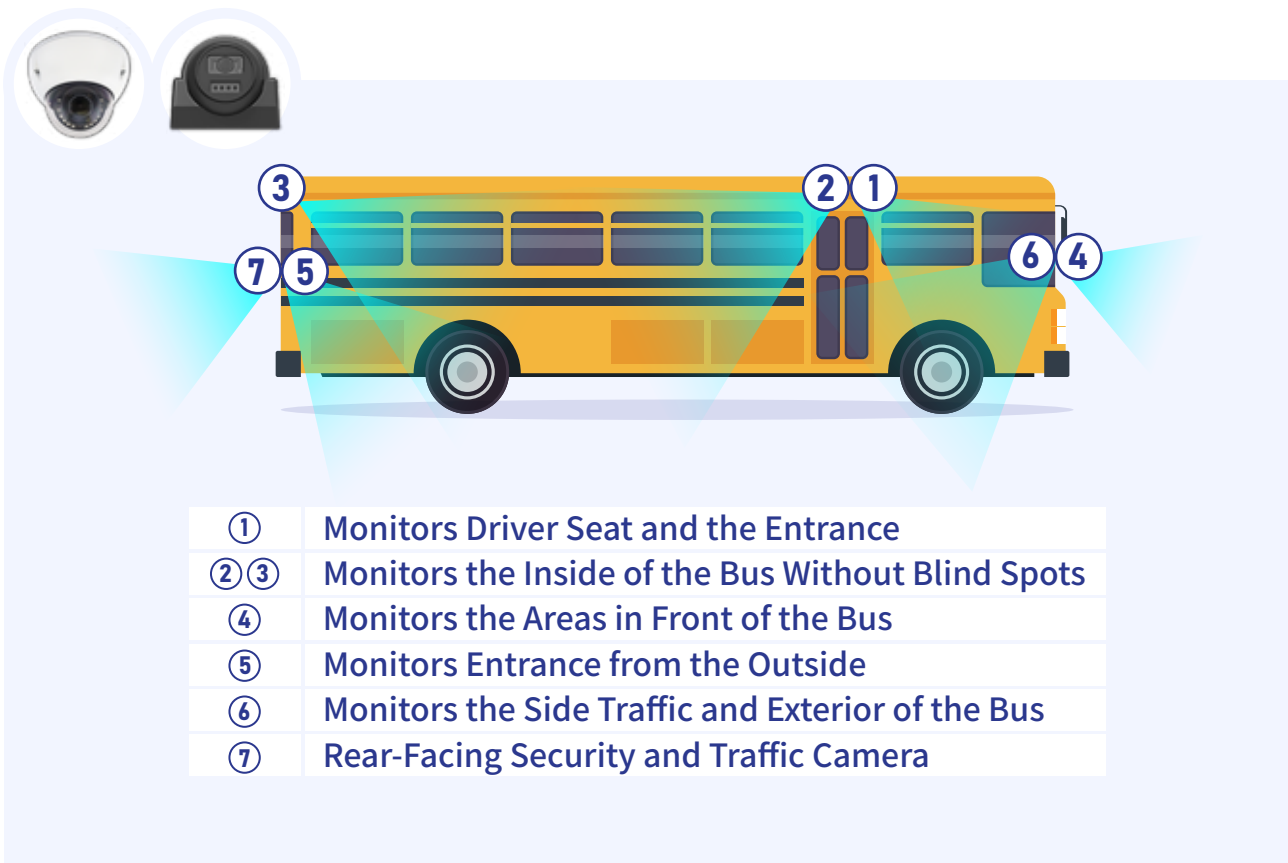

Intelligence School Bus Surveillance Solution Security Enhanced in moving vehicles with AI Cameras

Introduction

Car accidents causes can mostly be connected to driver distraction or misjudgment. For this reason, the development and implementation of vehicle safety systems have grown, especially in the last decades. The Intelligence School Bus Surveillance Solution increases to video analysis to reduce crashes and monitor the entire vehicle and ensure students remain safe to and from school.

Oncall

Eat

Use phone

Smoke

Drowsiness

Distraction

Challenges

The Intelligence School Bus Surveillance Solution could make future mobility more efficient, safer, and more inclusive. The school bus is crucial in telematics as many safety issues need to be monitored. As all the passengers are teenagers, locating is not enough for parents and schools' demands. As some drivers will refuse to take the responsibilities for accidents, videos and driving behavior analysis become a critical role in the school bus operation. As much as school districts can prepare for emergencies, not every situation is predictable. Sometimes the video footage from bus cameras is the only evidence of what happened and the only proof of bus driver innocence.

Solution

Ability's Edge-AI cameras are powered by Intel® Movidius™ Myriad™ X MA2485 VPU, support 4K@30 FPS data streaming, and are certified with IP66.

AI application for School Bus surveillance which the market has infiltrated into various specialized applications such as

The safety of children is a priority. We can supervise drivers to prevent unsafe driving and possible accidents, capture the bus' s interior and exterior for comprehensive monitoring, monitor the entire vehicle, and ensure students remain safe to and from school.