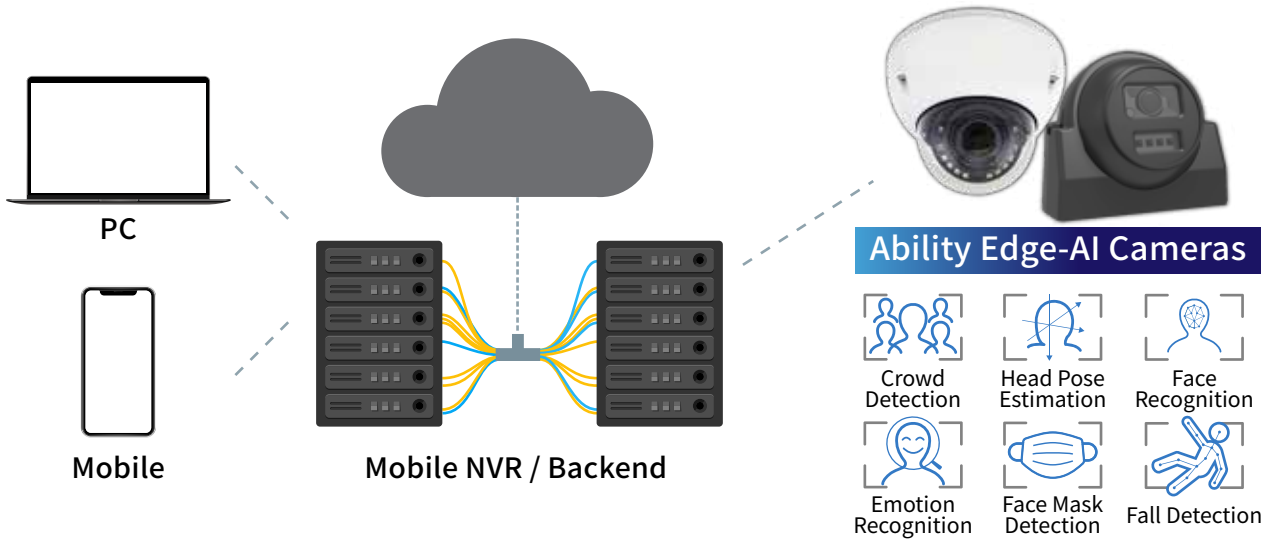

System Architecture